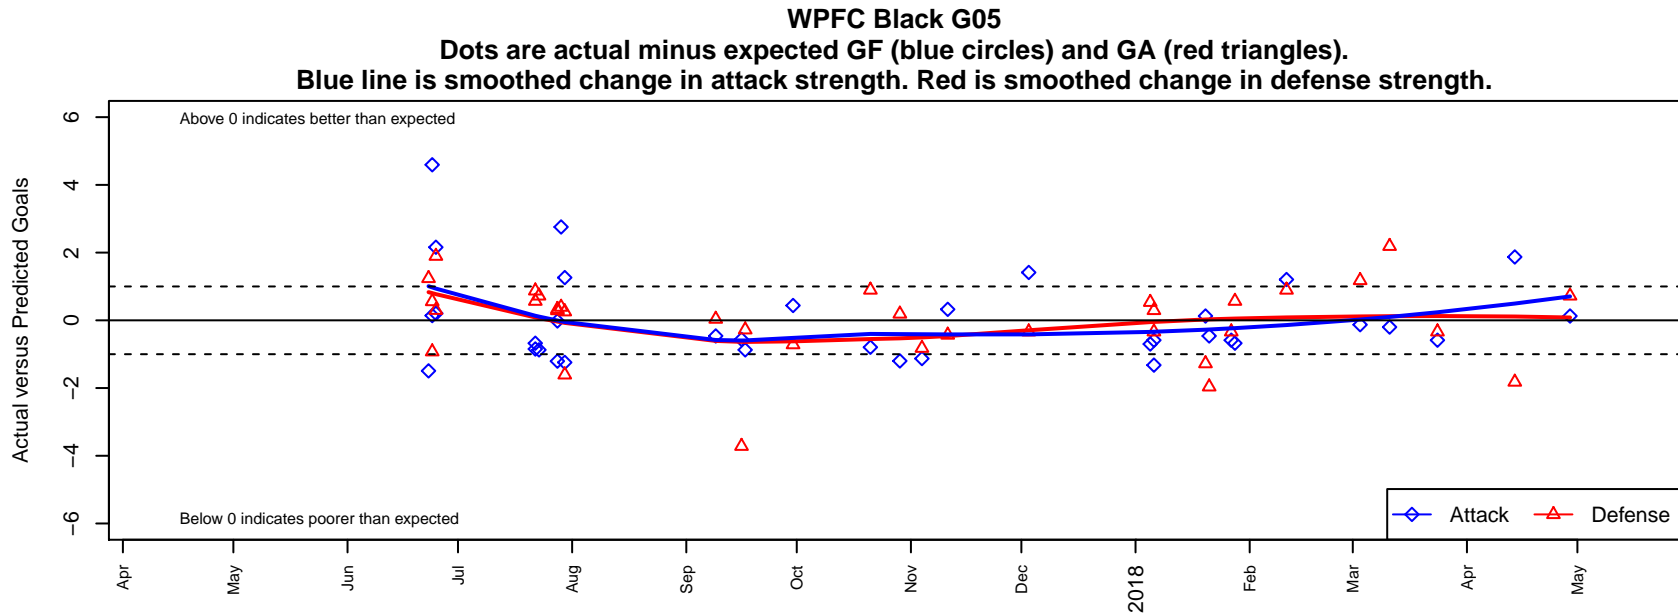

WPFC Black G05

Washington Premier FC
 Tacoma, WA
 G05 total strength=1065
 attack=2.99 defense=2.09
 fall league = RCL G05 Div 2

alt names used:
 WASHINGTON PREMIER FC G05 BLACK (W/
 WASHINGTON PREMIER FC G05 BLACK (W/
 WPFC G05 Black
 WPFC G05 Black B
 WPFC G05 Black
 WPFC G05 Black B

**attack and defense variance (black dot)
relative to other teams
and top 10 in region**

**attack and defense rating
relative to others at age
and all opponents in last 13 months**

Performance relative to 13 month average