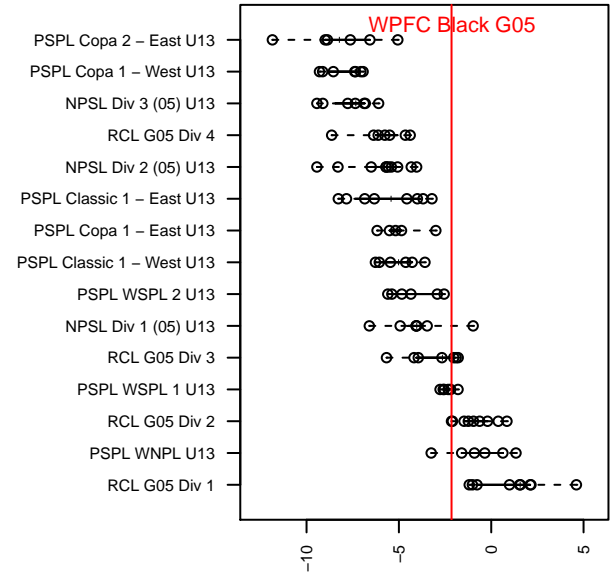

WPFC Black G05

Washington Premier FC
 Tacoma, WA
 G05 total strength=1065
 attack=2.99 defense=2.09
 fall league = RCL G05 Div 2

alt names used:
 WASHINGTON PREMIER FC G05 BLACK (W/
 WASHINGTON PREMIER FC G05 BLACK (W/
 WPFC G05 Black
 WPFC G05 Black B
 WPFC G05 Black
 WPFC G05 Black B

**attack and defense variance (black dot)
relative to other teams
and top 10 in region**

**attack and defense rating
relative to others at age
and all opponents in last 13 months**

Performance relative to 13 month average